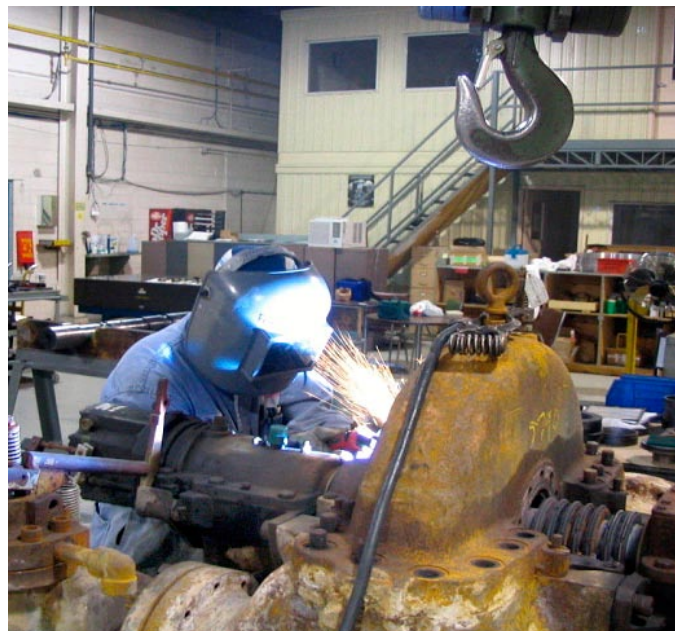

Overview of Services

Repairs

- Complete overhauls
- Component repair
- Balancing

Parts

- Casings
- Bearings & seals
- Nozzles, blades & reversing buckets

Work Scope

Basic Scope of Work

- Disassembly
- Cleaning
- Inspection
- Hydro test casings
- Non-destructive testing of components
- Rotor balancing
- Reassembly

Additional Services

- Case welding
- Re-blading
- Blade repair
- Disk slot restoration
- Nozzle repair
- Governor conversions
- Rerates

Call on Elliott for all your rotating equipment needs.

Western Canada

Elliott Turbomachinery Canada, Inc.
2024 – 87th Avenue
Edmonton, Alberta T6P 1L4
Phone: 780-449-3080
Fax: 780-449-3081
Email: servicecanada@elliott-turbo.com

Eastern Canada

Elliott Turbomachinery Canada, Inc.
955 Maple Avenue
Burlington, Ontario L7S 1W6
Phone: 905-333-4101
Fax: 905-333-3863
Email: servicecanada@elliott-turbo.com