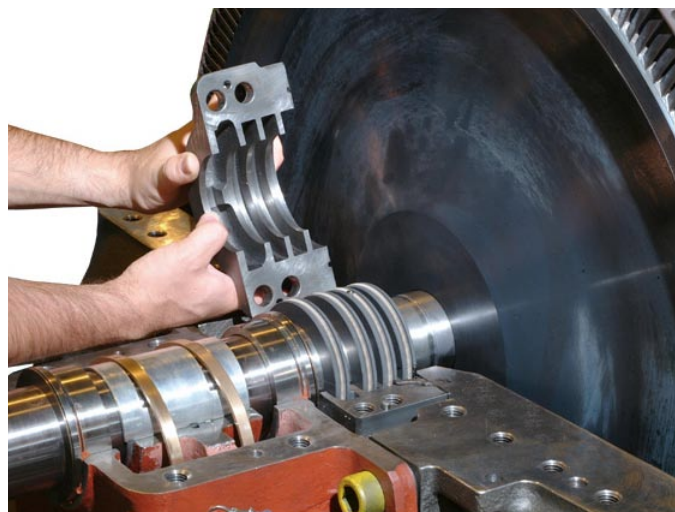

Overview of Services

Repairs

- Complete overhauls
- Component repair
- Balancing

Parts

- Casings
- Bearings & seals
- Nozzles, blades & reversing buckets

Work Scope

Basic Scope of Work

- Disassembly
- Cleaning
- Inspection
- Hydro test casings
- Non-destructive testing of components
- Rotor balancing
- Reassembly

Additional Services

- Case welding
- Re-blading
- Blade repair
- Disk slot restoration
- Nozzle repair
- Governor conversions
- Rerates

Call on Elliott for all your rotating equipment needs.

Western Canada

Elliott Turbomachinery Canada, Inc.
2024 – 87th Avenue
Edmonton, Alberta T6P 1L4
Phone: 780-449-3080
Fax: 780-449-3081
Email: servicecanada@elliott-turbo.com

Eastern Canada

Elliott Turbomachinery Canada, Inc.
955 Maple Avenue
Burlington, Ontario L7S 1W6
Phone: 905-333-4101
Fax: 905-333-3863
Email: servicecanada@elliott-turbo.com