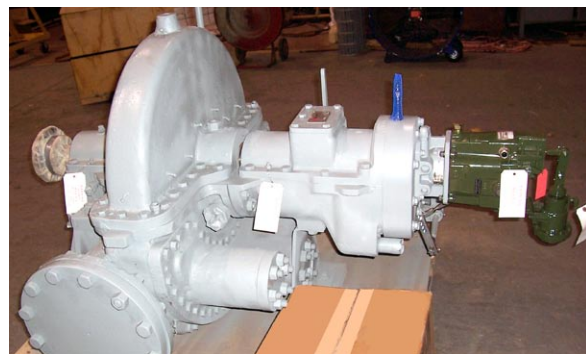

Steam Turbine Overhaul & Repair

Westinghouse™ turbine received for inspection and repair

Refurbished turbine with governor conversion

With nearly a century of turbomachinery experience and a tradition of excellence, Elliott can provide you with a single, comprehensive source for all your rotating equipment needs. We know what it takes to keep your equipment performance high and your maintenance cost low.

Elliott repair facilities are staffed by qualified personnel with a diverse experience base in repair techniques and procedures. They are ready to respond to your service requirements in a timely manner with the proper equipment. All Elliott facilities are ISO 9001:2000 certified and service is available 24 hours a day, seven days a week.