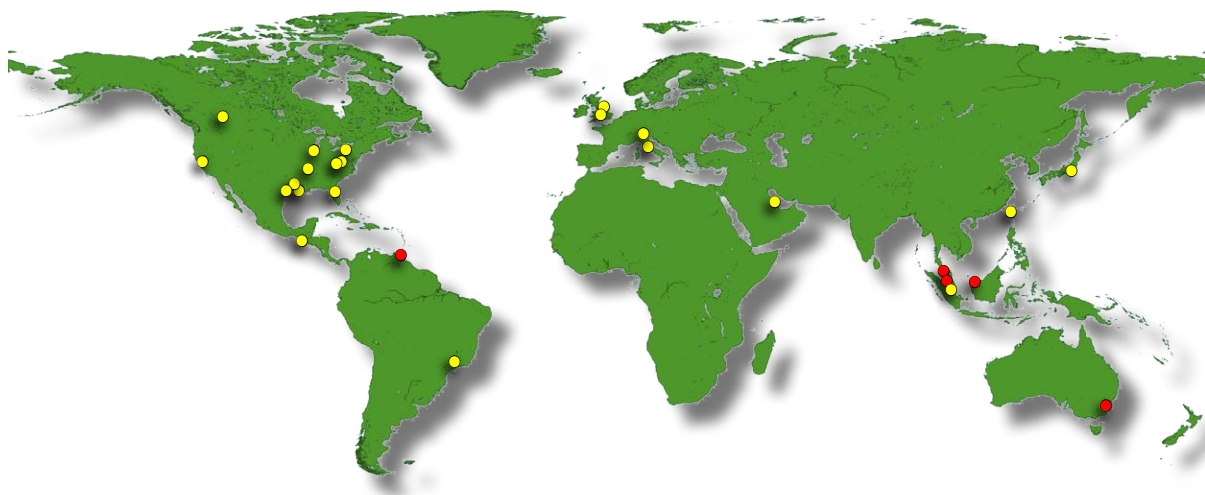

Elliott Global Service Network

● Elliott Service Facilities ● Authorized Service Facilities

With nearly a century of turbomachinery experience and a tradition of excellence, Elliott offers a single, comprehensive source for all your rotating equipment needs. We know what it takes to keep your equipment performance high and your maintenance cost low.

Brazil

Elliott Ebara Serviços Para Equipamentos
Rotativos LTDA
Av. Dr. João Teodoro, 1231 – Vila Rezende
Piracicaba - SP - Brasil
13405-240
Phone/Fax: (19) 3421-0414

Canada

Alberta

Elliott Turbomachinery Canada, Inc.
2024 – 87th Avenue
Edmonton, Alberta T6P 1L4
Tel: (780) 449-3080
Fax: (780) 449-3081

Taiwan

Ebara/Elliott Service (Taiwan) Co., Ltd.
1, Road 42, Industrial Zone
Taichung T407
Taiwan, R.O.C
Tel: +886 4 2359 4202
Fax: +886 4 2359 5510

United Kingdom

Basingstoke

Elliott Turbomachinery Ltd.
120 Thornycroft Industrial Estate
Worting Road, Basingstoke
Hampshire RG21 8BJ England
Tel: +44 1256 354334
Fax: +44 1256 364641

Jacksonville

Elliott Company
10485 Busch Drive North
Jacksonville, FL 32218-5601
Tel: (904) 757-7600
Fax: (904) 757-7604

New Orleans

Elliott Company
5901 Jefferson Highway
Harahan, LA 70123-5171
Tel: (504) 733-2108
Fax: (504) 733-8693